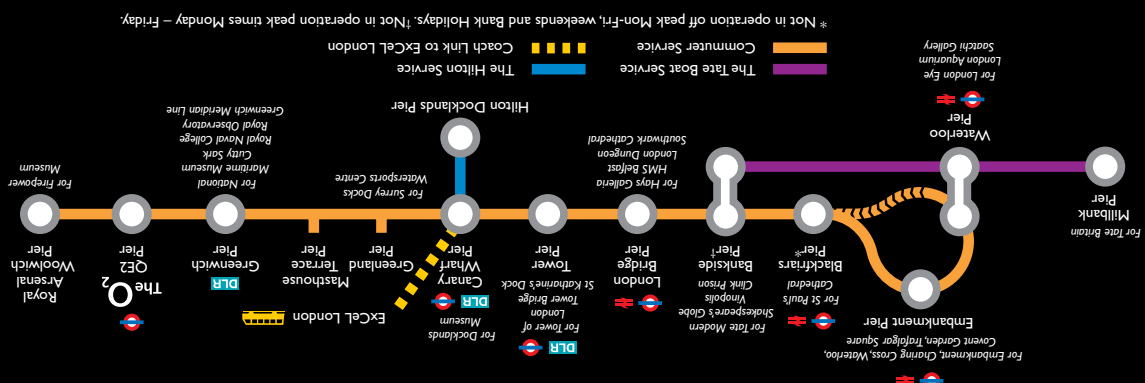

www.thamesclippers.com/boatshow

Monday to Friday during the London Boat Show
For more information call 0870 781 50 49 9am – 5pm

Children aged 15 or under must be accompanied by an adult ticket holder to benefit from the free travel and entry offer

Buy combined ExCeL Express & Boat Show Tickets in advance:
Normal Day Return: £24.50
Concessions Return: £22.00. (Senior Citizens 60+ years, Students – NUS Cards required)
Hilton Docklands – Normal Day Return: £20.50
Concessions Return: £18.00 (Senior Citizens 60+ years, Students – NUS Cards required)

For boats departing from Waterloo, Embankment Pier, Blackfriars Pier, Bankside Pier, London Bridge City Pier, Tower Pier, Greenwich, The O2 and Royal Arsenal Woolwich:
Daily tickets: £7 single, £12 One Day Pass.
ExCeL Express 10 day Travel Pass:
10 day Travel Pass £70. Thames Clippers are able to offer a discounted 10 day Travel Pass to all those attending the London Boat Show in 2008.
(No Travel Card or Child Discounts)
Hilton Docklands:
Adult Single - £5.00, One Day Pass - £8.00
ExCeL Express 10 day Travel Pass: £50
(No Travel Card or Child Discounts)

Fares for the ExCeL Express All tickets and travel passes can be purchased onboard.

Boat Show Special offer

Collins Stewart
LONDON BOAT SHOW
11th – 20th JANUARY 2008
in association with **Daily Mail**
EXCeL LONDON

The ExCeL Express - 11th – 20th January 2008

A fast and frequent service to the London Boat Show at ExCeL London

Sprint through Central London every 30 minutes from the West End to the London Boat Show with Thames Clippers' new and improved ExCeL Express. It's by far the best way to travel to ExCeL on our new state of the art high speed catamarans with a guaranteed seat for all travellers.

As a bonus our special 1 & 10 Day show passes allow you free access to the West End to catch a show or meet up with friends all day or even after the Boat Show has closed