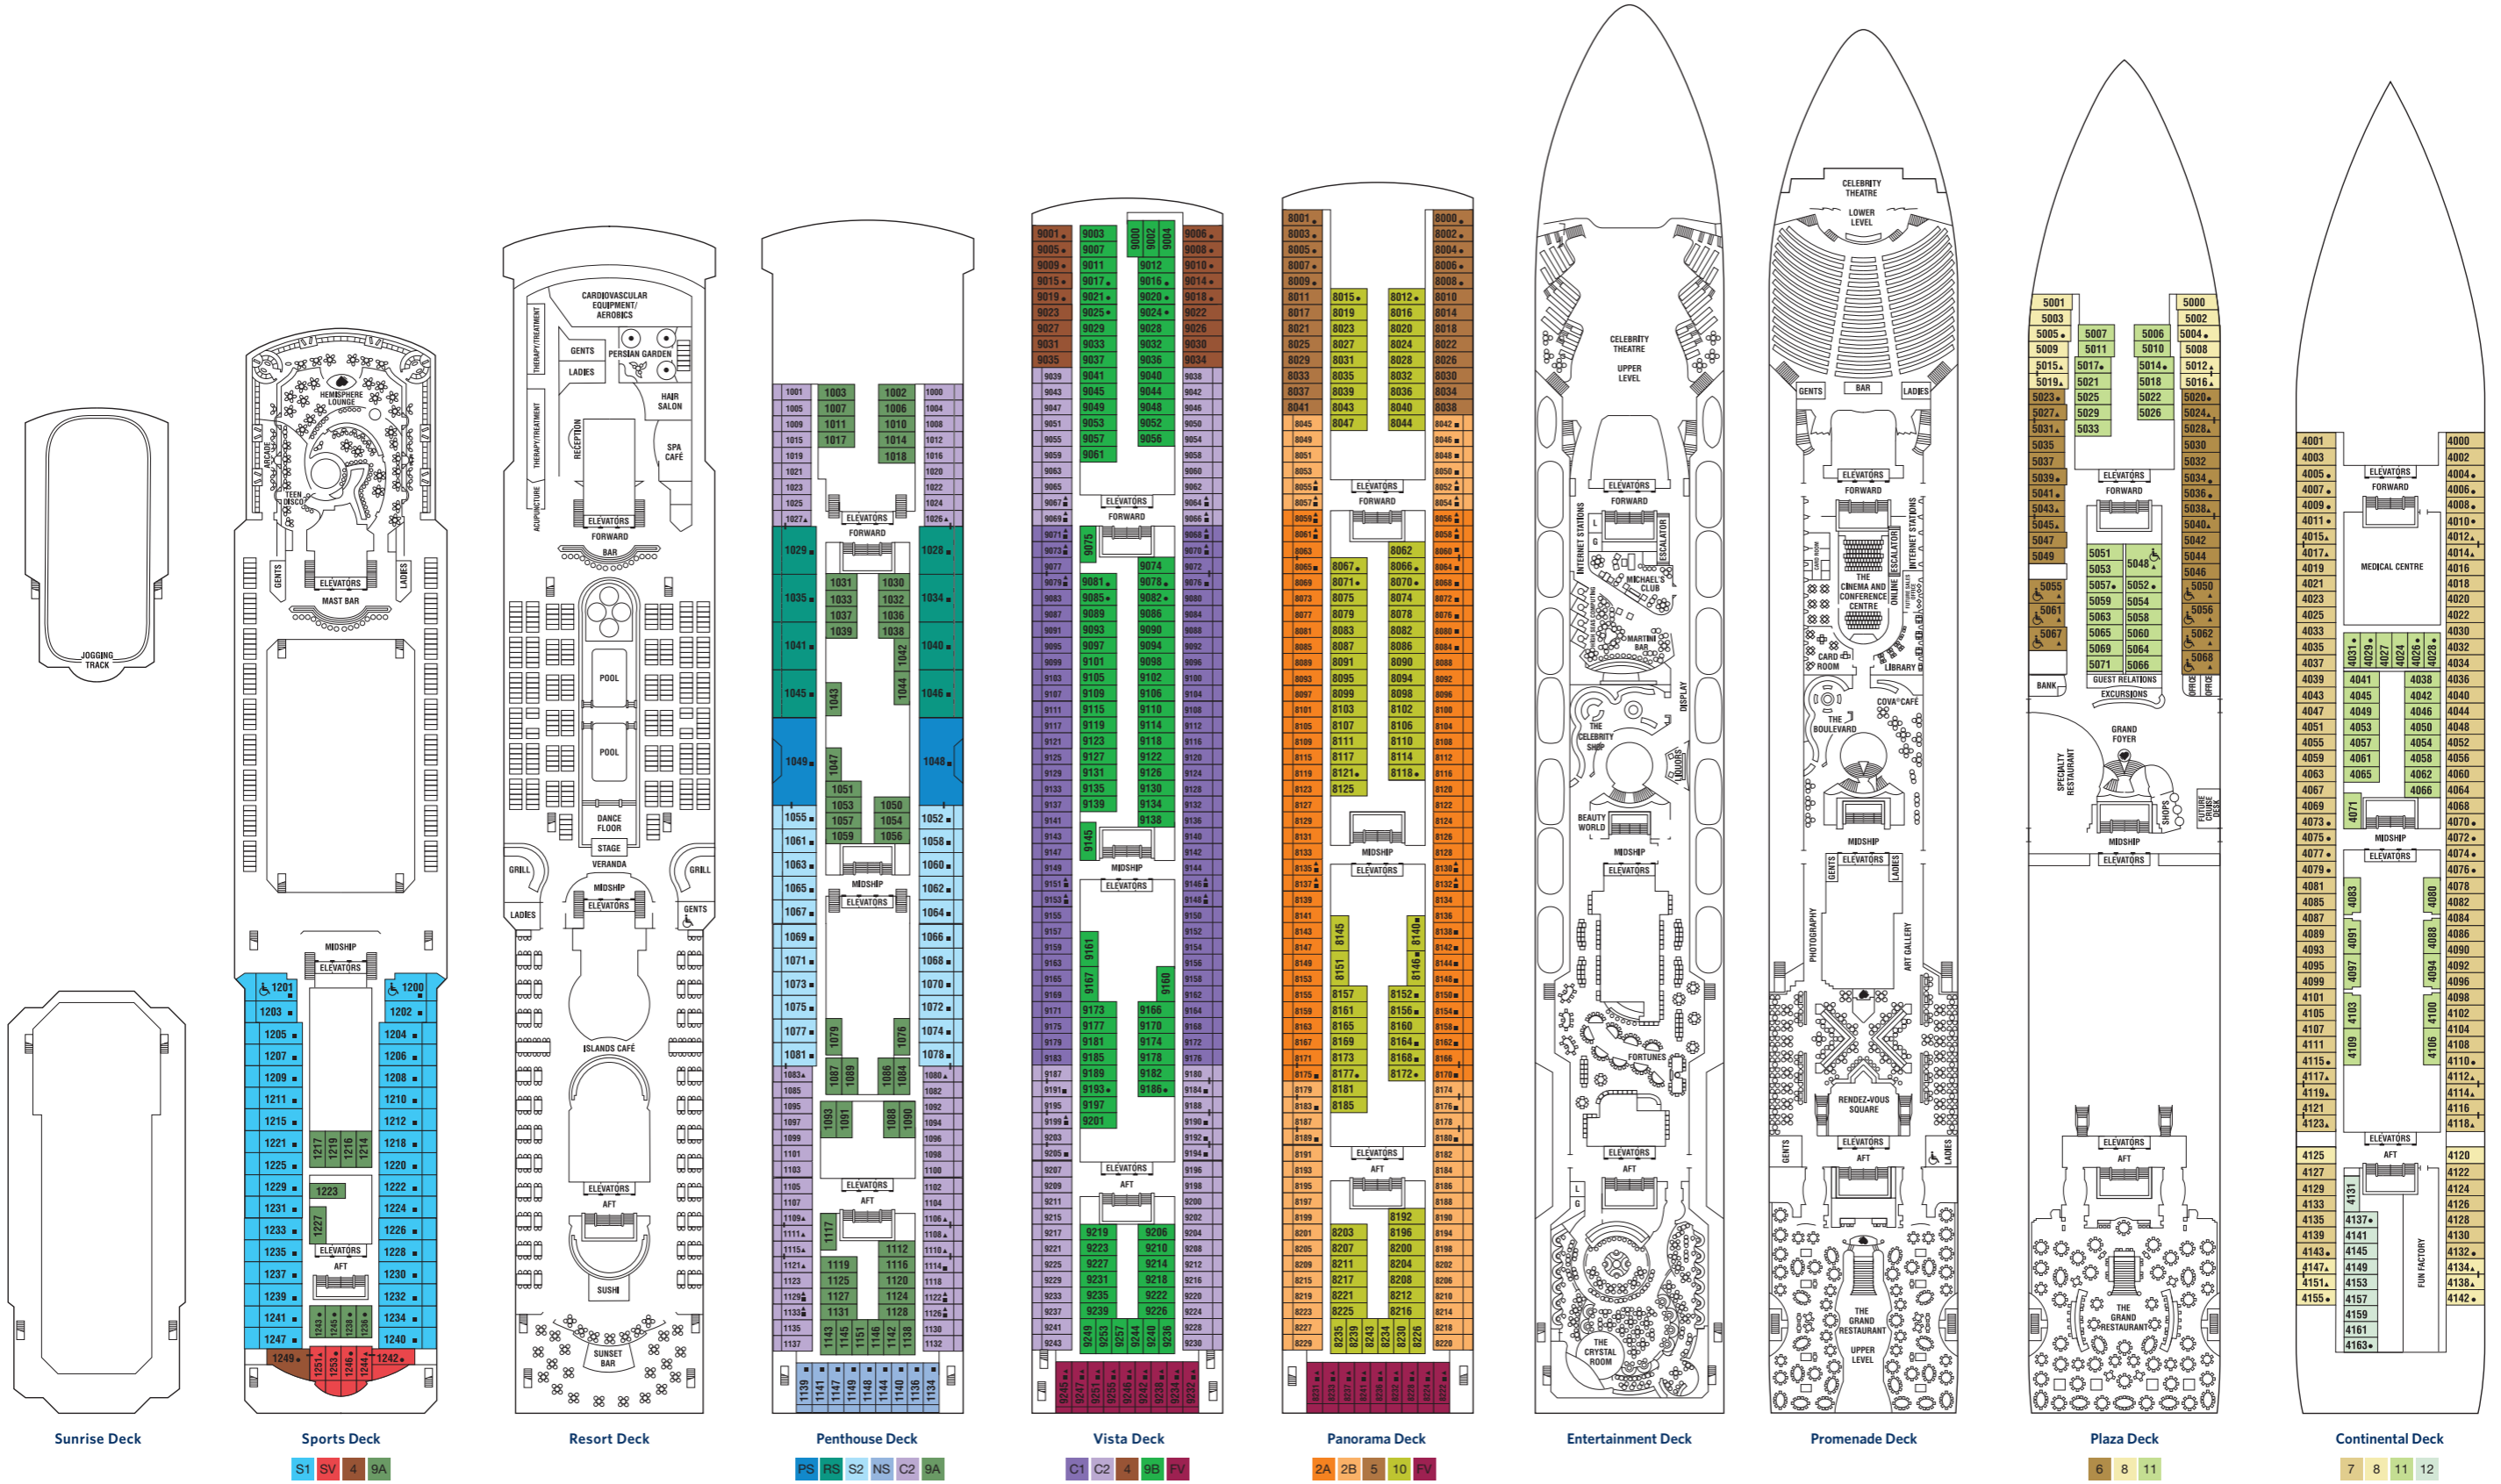

Celebrity Century Deck Plans

- PS** Penthouse Suite
- RS** Royal Suite
- S1** Sky Suite
- S2** Sky Suite
- NS** Century Suite
- C1** Celebrity Concierge Class
- C2** Celebrity Concierge Class
- SV** Sunset Balcony
- FV** Family Ocean View
- 2A** Deluxe Balcony
- 2B** Deluxe Balcony
- 4** Ocean View
- 5** Ocean View
- 6** Ocean View
- 7** Ocean View
- 8** Ocean View
- 9A** Interior
- 9B** Interior
- 10** Interior
- 11** Interior
- 12** Interior

- All staterooms have twin beds convertible to queen size, except as noted.
- Convertible sofa bed
 - ▲ One upper berth
 - Two upper berths
 - ♿ Wheelchair-accessible stateroom featuring roll-in shower
 - I Connecting staterooms
 - Guarantee staterooms
 - W Suite Guarantee
 - XC Concierge Class Guarantee
 - X Balcony Guarantee
 - Y Ocean View Guarantee
 - Z Inside Guarantee

Deck plan shown is for the Celebrity Century ship. The deck plan is designed to give an overview of the layout, indicating the location of facilities and staterooms by stateroom number. The deck plan is not an exact blueprint. Should you have specific needs or require additional information regarding a particular stateroom, please contact our Reservations Department, your travel agent or cruise specialist.

To download the Celebrity Century deck plans please visit www.celebritycruises.co.uk