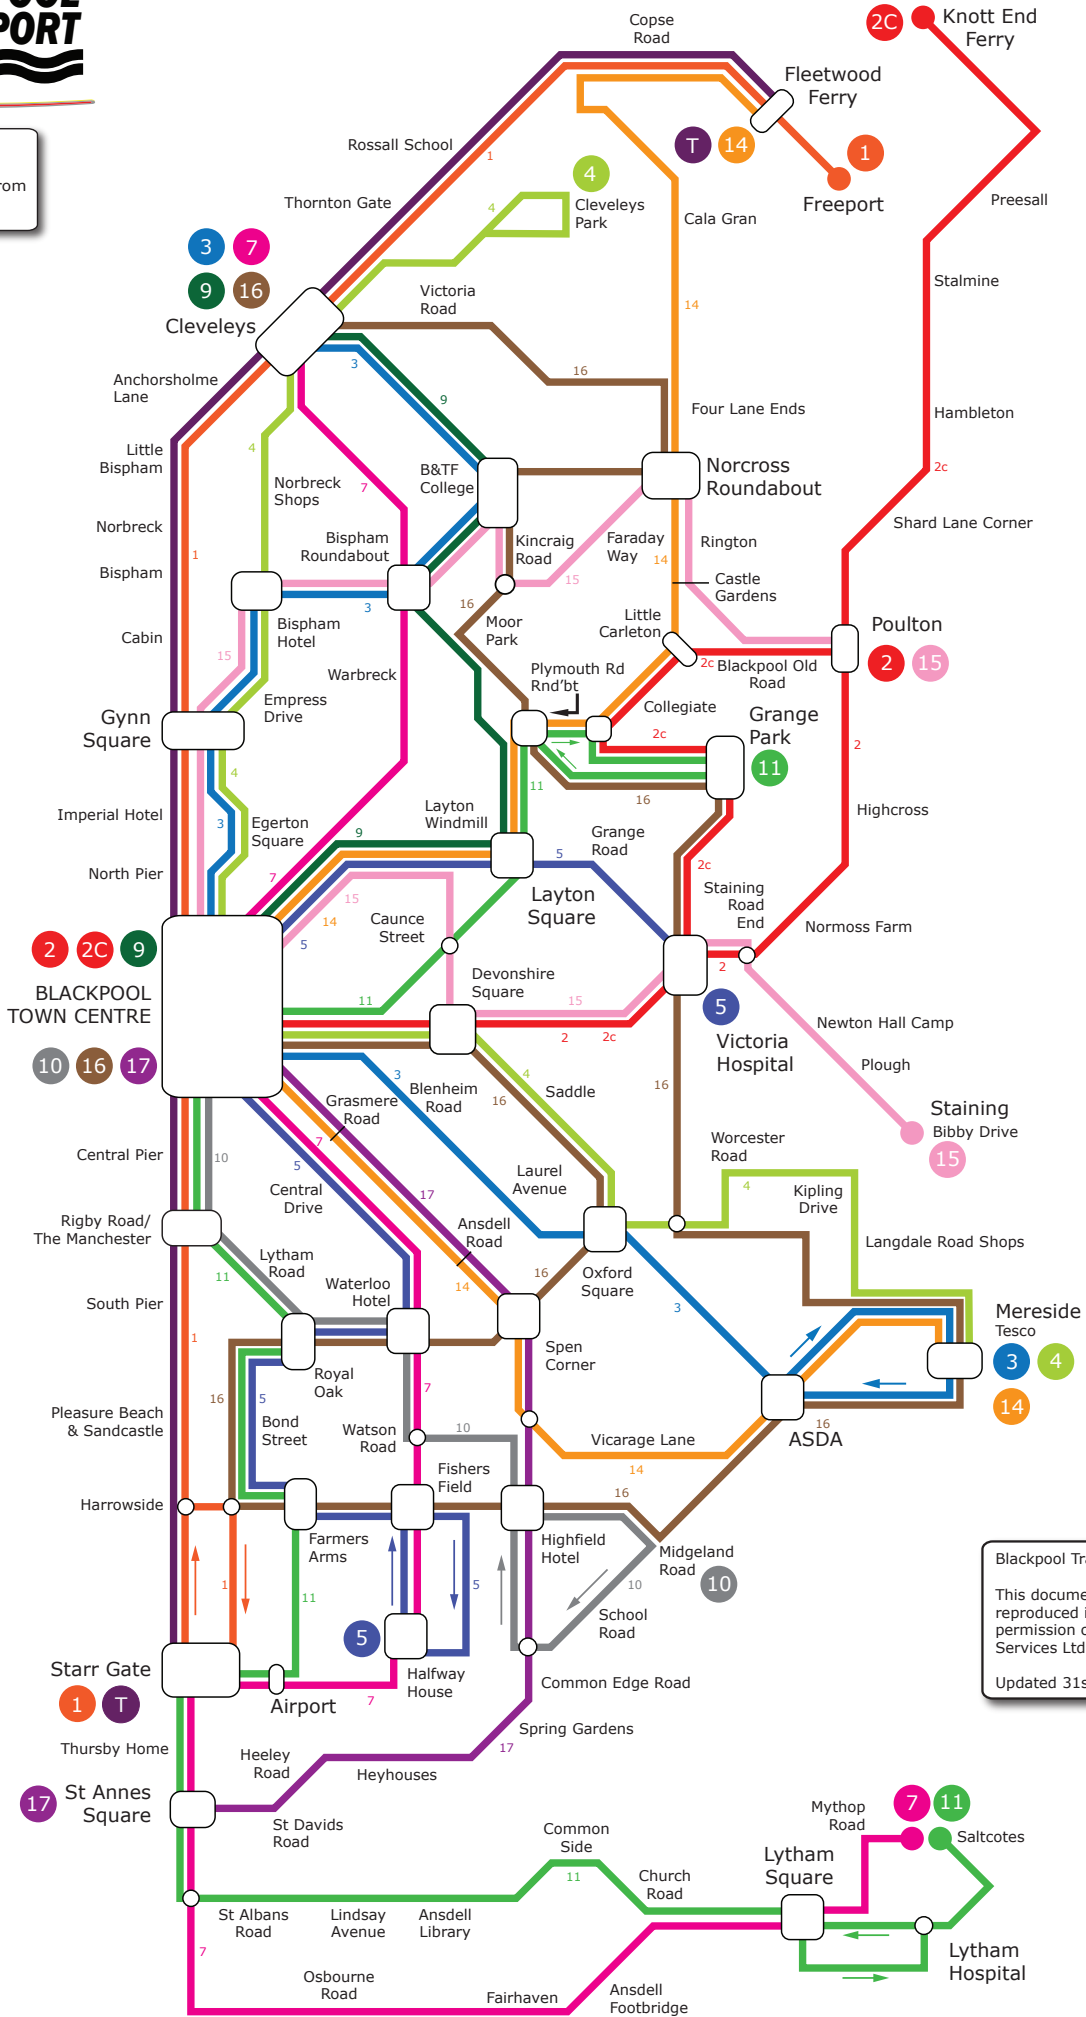

The tramway between Starr gate and Fleetwood will re-open from Tuesday 3rd April 2012

Blackpool Transport Services Ltd 2012  
 This document must not be edited or reproduced in any format without the permission of Blackpool Transport Services Ltd  
 Updated 31st January 2012